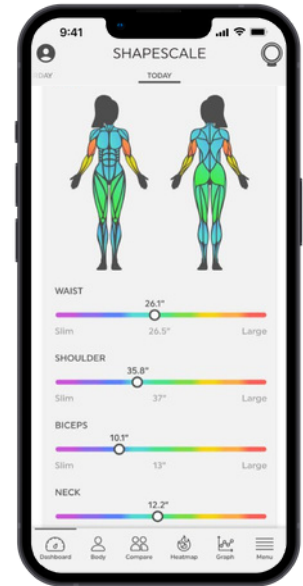

No upfront or added cost  
Subscription includes device, maintenance and unit replacement.

Simple to setup and use  
Automatic client recognition means they simply step on ShapeScale to get scanned.

Photorealistic 3D scan with millimeter accuracy

Automated girth and body composition measurements

Health and body shape score with personalized insights and demographic information

Visualize localized changes with heatmaps

Quantified "Before and After"

Visual body planner

### Hardware specifications

Weight Measurement :  $\pm 0.1$  lb  
 Maximum Weight : 400 lb Maximum height with extender : 6'8  
 Depth accuracy : Standard dev. < 1mm  
 Durability : 10,000 scanning cycles  
 Support: carpet and soft flooring  
 Foldable arm for compact storage  
 Scanning audio guide  
 Subject lighting for dark environment