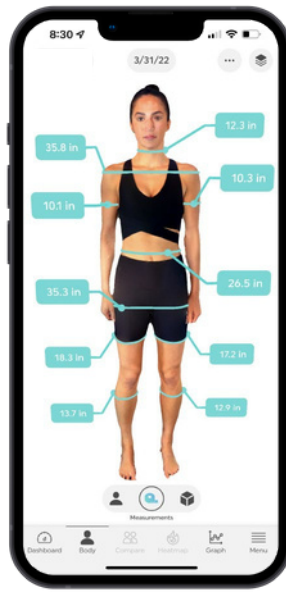

# SHAPESCALE

ARG  
AESTHETIC REP GROUP  
TM

Show your clients visual and quantified results like never before with photorealistic 3D body scanning

Attract and retain clients  
By visualizing their goals and progress, your clients are 3x more likely to succeed.

No upfront or added cost  
Subscription includes device, maintenance and unit replacement.

Simple to setup and use  
Automatic client recognition means they simply step on ShapeScale to get scanned.

Photorealistic 3D scan with millimeter accuracy

Automated girth and body composition measurements

Health and body shape score with personalized insights and demographic information

Visualize localized changes with heatmaps

Quantified "Before and After"

Visual body planner