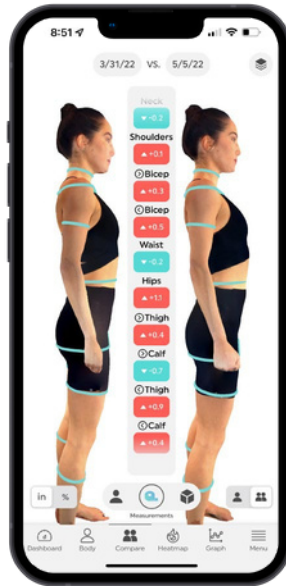

# SHAPESCALE

ARG  
AESTHETIC REP GROUP  
TM

Show your clients visual and quantified results like never before with photorealistic 3D body scanning

Attract and retain clients  
By visualizing their goals and progress, your clients are 3x more likely to succeed.

No upfront or added cost  
Subscription includes device, maintenance and unit replacement.

Simple to setup and use  
Automatic client recognition means they simply step on ShapeScale to get scanned.

Photorealistic 3D scan with millimeter accuracy

Automated girth and body composition measurements

Health and body shape score with personalized insights and demographic information

Visualize localized changes with heatmaps

Quantified "Before and After"

Visual body planner