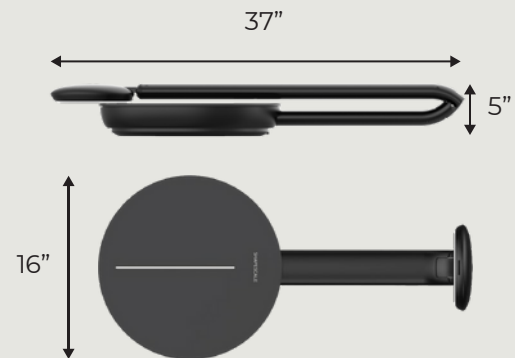

Visual body planner

### Hardware specifications

Weight Measurement :  $\pm 0.1$  lb  
 Maximum Weight : 400 lb Maximum height with extender : 6'8  
 Depth accuracy : Standard dev. < 1mm  
 Durability : 10,000 scanning cycles  
 Support: carpet and soft flooring  
 Foldable arm for compact storage  
 Scanning audio guide  
 Subject lighting for dark environment

### Product size

Required scanning diameter : 5 ft