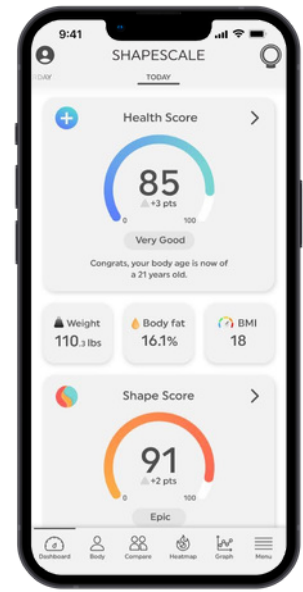

# SHAPESCALE

ARG  
AESTHETIC REP GROUP  
TM

Show your clients visual and quantified results like never before with photorealistic 3D body scanning

Attract and retain clients  
By visualizing their goals and progress, your clients are 3x more likely to succeed.

No upfront or added cost  
Subscription includes device, maintenance and unit replacement.

Simple to setup and use  
Automatic client recognition means they simply step on ShapeScale to get scanned.

Photorealistic 3D scan with millimeter accuracy

Automated girth and body composition measurements

Health and body shape score with personalized insights and demographic information

Visualize localized changes with heatmaps

Quantified "Before and After"

Visual body planner