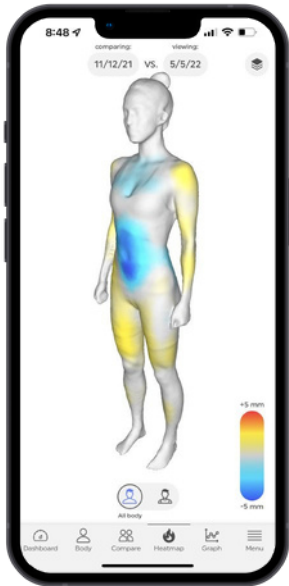

No upfront or added cost  
Subscription includes device, maintenance and unit replacement.

Simple to setup and use  
Automatic client recognition means they simply step on ShapeScale to get scanned.

Photorealistic 3D scan with millimeter accuracy

Automated girth and body composition measurements

Health and body shape score with personalized insights and demographic information

Visualize localized changes with heatmaps

Quantified "Before and After"

Visual body planner

### Hardware specifications

Weight Measurement :  $\pm 0.1$  lb  
 Maximum Weight : 400 lb Maximum height with extender : 6'8  
 Depth accuracy : Standard dev. < 1mm  
 Durability : 10,000 scanning cycles  
 Support: carpet and soft flooring  
 Foldable arm for compact storage  
 Scanning audio guide  
 Subject lighting for dark environment